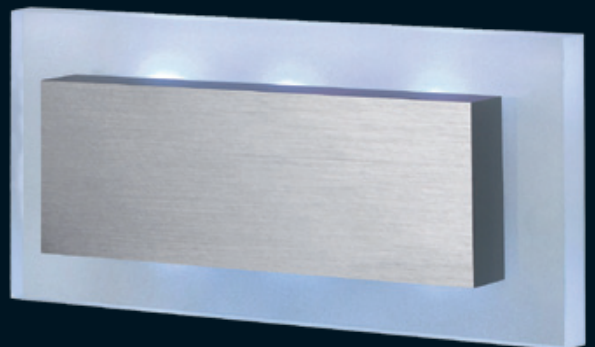

GLOBAL

Led

17995/31/12

- 220-240V/LED 6X0,2W
- Driver incl.
- W: 7cm - L: 15cm - D: 5cm
- Alu
- White