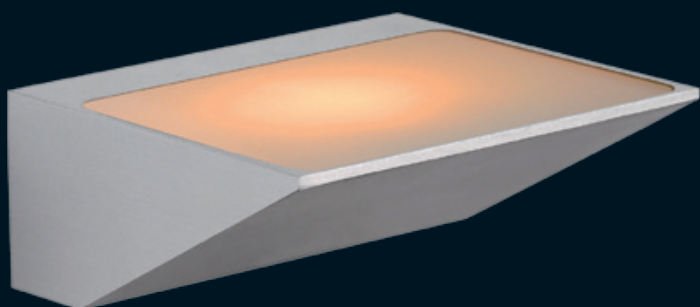

## CAMERO

Led

12923/25/12

- 220-240V/LED 5x1W HP
- Driver incl.
- W: 6cm - L: 60cm - H: 8,9cm
- Satin Chrome

IP20		
		CE