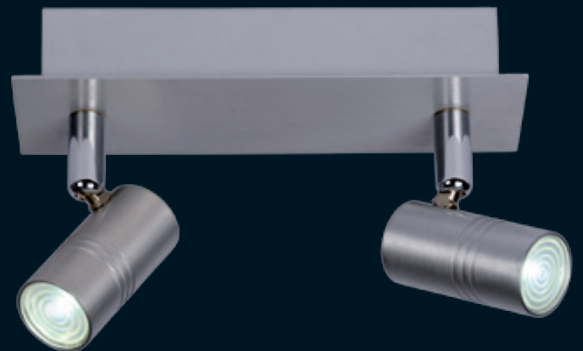

CAMERO

Led

12923/22/12

- 220-240V/LED 2x1W HP
- Driver incl.
- W: 8,92cm - L: 18cm - H: 8,9cm
- Satin Chrome

IP20		
		CE