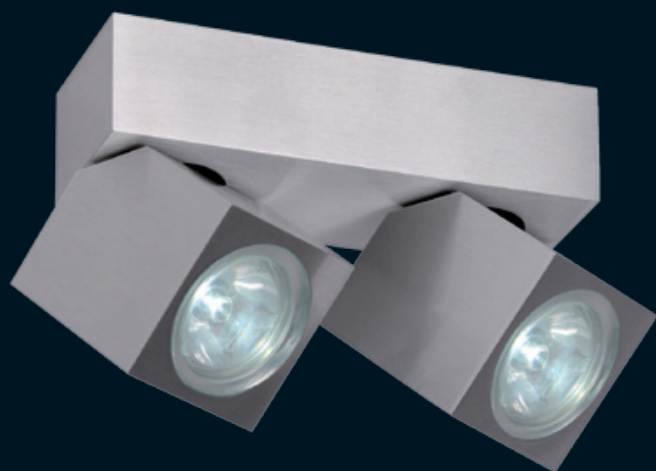

IP54		
		CE

LOCO

Led

10138/22/12

- 220-240V/LED 2x1W HP
- Driver incl.
- W: 4,4cm - L: 12cm - H: 9,9cm
- Alu