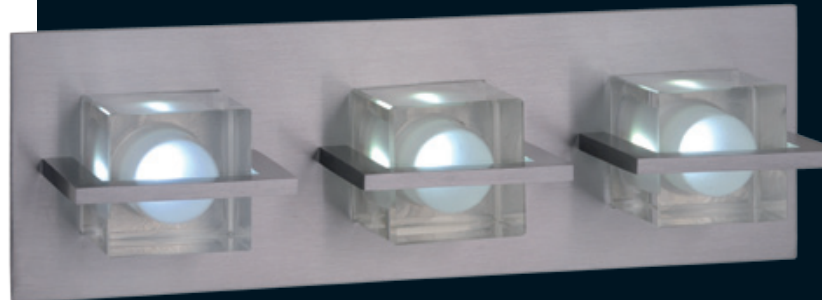

LARA

Led

10231/23/12

- 220-240V/LED 3x1W HP
- Driver incl.
- H: 9cm - L: 27cm - D: 8,7 cm
- Alu