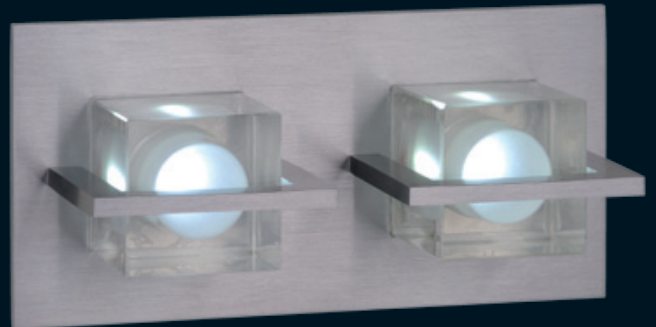

LARA

Led

10231/22/12

- 220-240V/LED 2x1W HP
- Driver incl.
- H: 9cm - L: 18cm - D: 8,7cm
- Alu