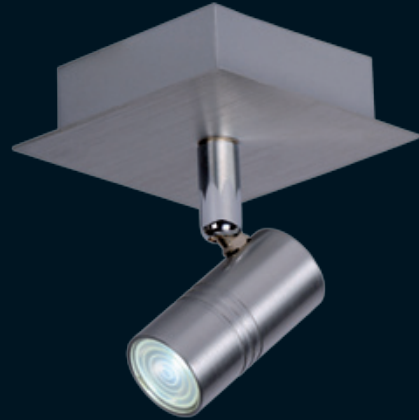

CAMERO

Led

12923/21/12

- 220-240V/LED 1W HP
- Driver incl.
- W: 9cm - L: 9cm - H: 8,9cm
- Satin Chrome

IP20		
		CE