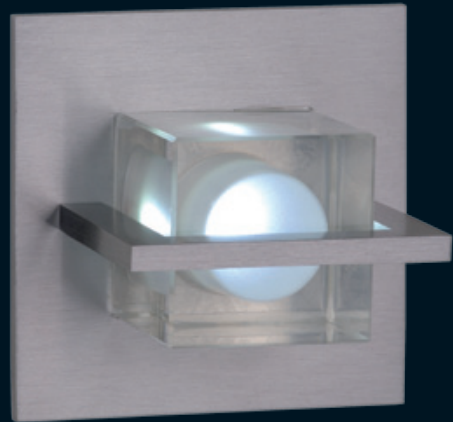

LARA

LARA

Led

10231/21/12

- 220-240V/LED 1x1W HP
- Driver incl.
- H: 9cm - L: 9cm - D: 8,7cm
- Alu