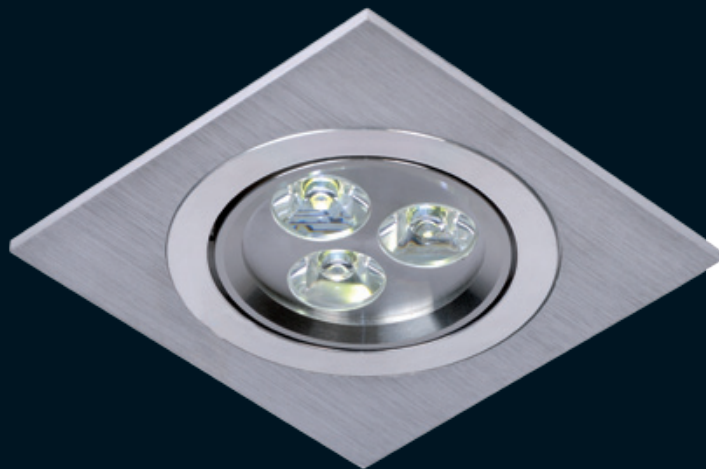

PROF-LED

IP20		
		CE

PROF - LED

Recessed spots

28903/23/12

- 220-240V/LED 3x1W HP
- Driver incl.
- W: 9 cm - L: 9 cm - H: 9 cm
- $\varnothing$ 8x8 cm
- Satin Chrome