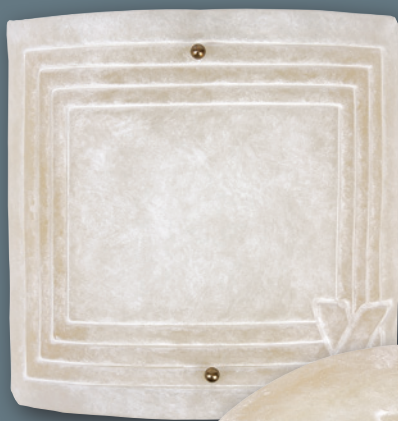

ADIGE

Wall light

20117/32/38

- 1xR7S/150W/excl.
- H: 32cm - W: 32 cm
- Albast Glass

Wall light

20217/01/38

- 1xE27/40W/excl.
- H: 30cm
- Albast Glass

Ceiling light

20117/42/38

- 2xE27/40W/excl.
- Ø: 42cm
- Albast Glass

ELINE

Ceiling light Classic

20123/35/67

- 1xE27/60W max./excl.
- Ø: 35
- Frosted

Wall light Classic

20223/01/67

- 1xE27/60W max./excl.
- H: 30cm
- Frosted

Ceiling light Classic

20123/45/67

- 2xE27/60W max./excl.
- Ø: 45
- Frosted