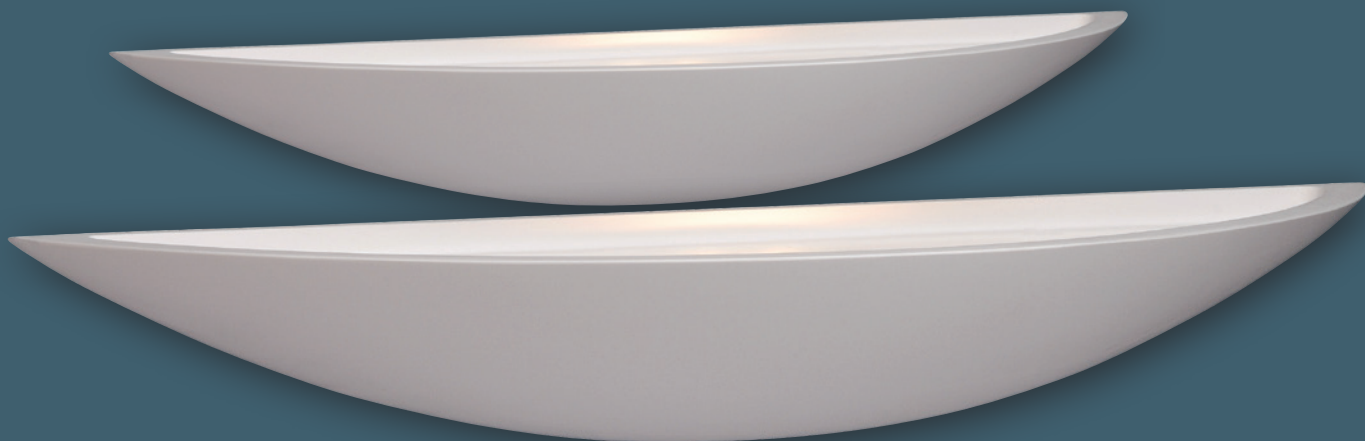

BLANKO

Wall light

29205/01/31

- 1xR7S/100W excl
- L: 45cm
- White
- Plaster

BLANKO

Wall light

29206/01/31

- 1xR7S/100W excl
- L: 58cm
- White
- Plaster