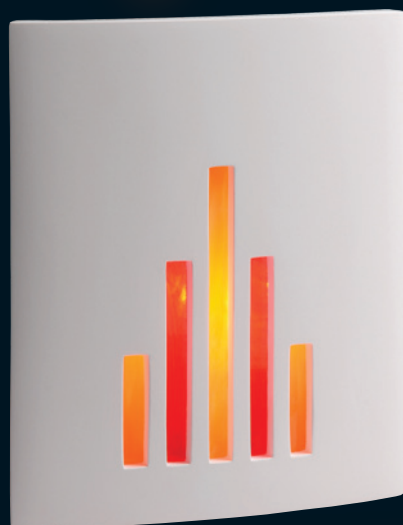

29203/01/31

- 1xG9/40W excl
- H: 25cm
- White
- Plaster

BLANKO

Wall light

29207/01/53

- 1xG9/40W excl
- 24/20cm
- Orange Glass/ White
- Plaster

BLANKO

Wall light