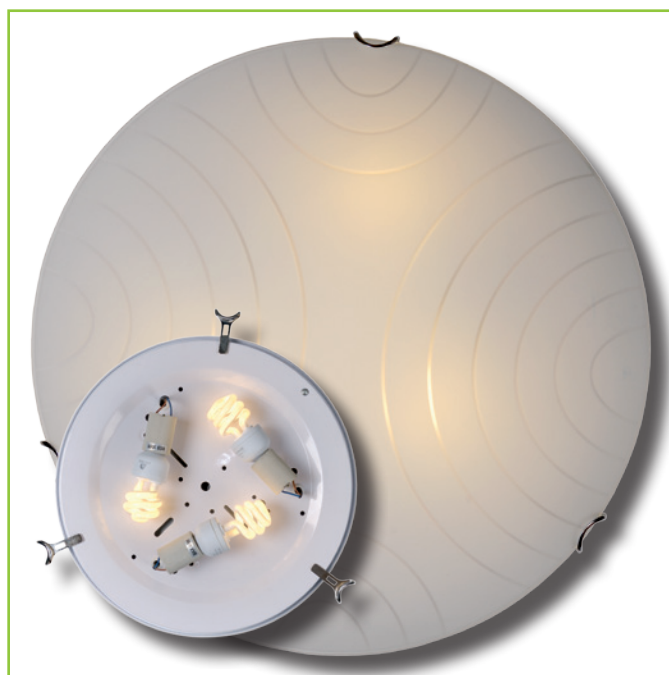

79103/73/67

- 3xE14/9W/incl
- Ø: 40cm
- Satin Glass

VERSA

Ceiling light

79103/72/67

- 2xE14/9W/incl
- Ø: 30cm
- Satin Glass

50334/09/61

VERSA

Ceiling light

79104/73/67

- 3xE14/9W/incl
- Ø: 30cm
- Satin Glass

VERSA

Ceiling light

79104/72/67

- 2xE14/9W/incl
- Ø: 30cm
- Satin Glass

VERSA

PAULO
Ceiling light
21108/40/61

- 3xE14/9W/incl
- Ø: 30cm
- Satin Glass

PAULO
Ceiling light
21108/30/61

- 2xE14/9W/incl
- Ø: 30cm
- Satin Glass

50334/09/61

PAULO
Ceiling light
21108/50/61

- 3xE14/9W/incl
- Ø: 40cm
- Satin Glass