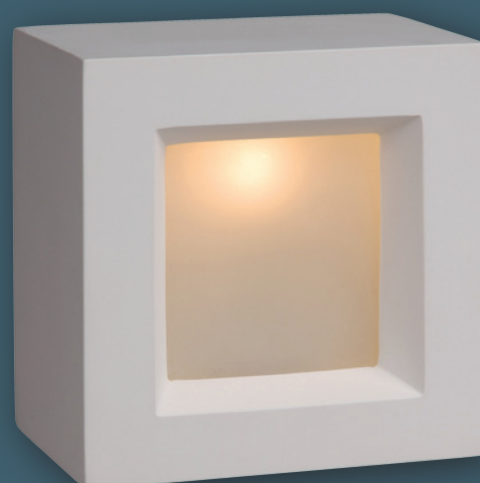

- 1xE27/60W/excl.
- Ø: 30cm
- Albast glass
- Blue

BASIC

Ceiling light
07104/30/01

- 1xE27/75W/excl.
- Ø: 30cm
- Opal glass
- Brass

Ceiling light
07104/30/09

- 1xE27/75W/excl.
- Ø: 30cm
- Opal glass
- Can Fus

Ceiling light
07104/30/31

- 1xE27/75W/excl.
- Ø: 30cm
- Opal glass
- White

Ceiling light
07104/30/70

- 1xE27/75W/excl.
- Ø: 30cm
- Opal glass
- Wood

BASIC

Wall light
07204/01/01

- 1xE27/60W/excl.
- Ø: 30cm
- Opal glass
- Brass

Wall light
07204/01/09

- 1xE27/60W/excl.
- Ø: 30cm
- Opal glass
- Canon Fusil

Wall light
07204/01/31

- 1xE27/60W/excl.
- Ø: 30cm
- Opal glass
- White

Wall light
07204/01/70

- 1xE27/60W/excl.
- Ø: 30cm
- Opal glass
- Wood

29202/01/31

- 1xGU10/50W excl
- Cube 11,5x11,5cm
- White
- Plaster

BLANKO

Wall light

29207/01/67

- 1xG9/40W excl
- 24/20cm
- Frosted Glass/ White
- Plaster

BLANKO

Wall light