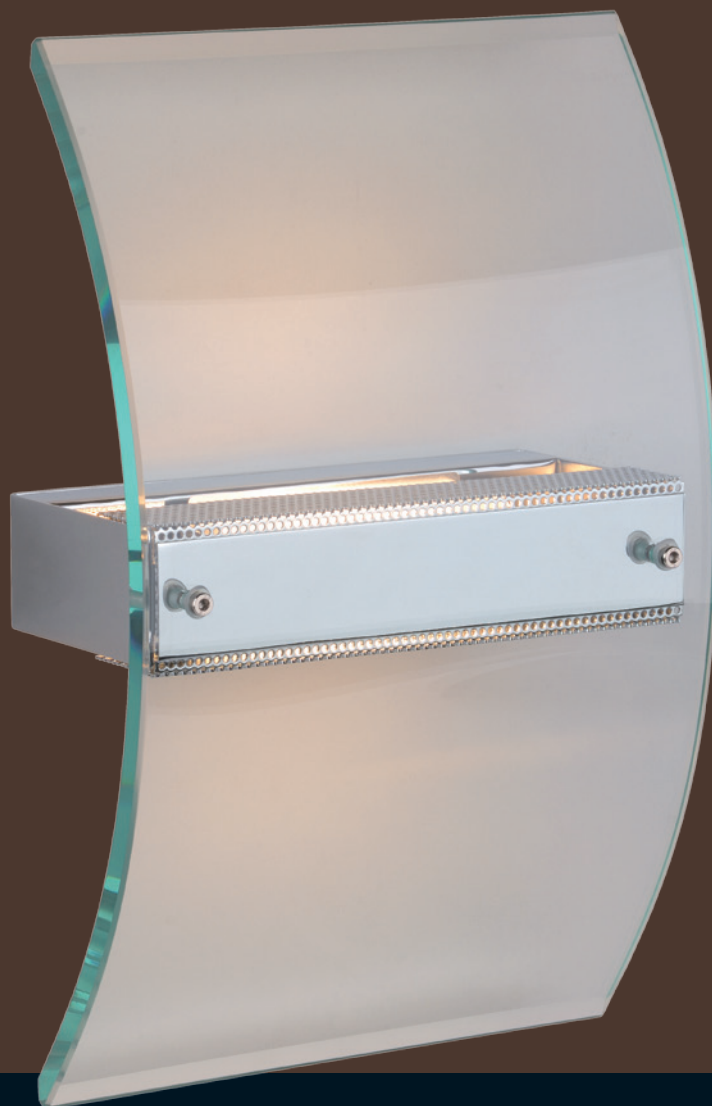

Ceiling light
07104/30/31

- 1xE27/75W/excl.
- Ø: 30cm
- Opal glass
- White

Ceiling light
07104/30/70

- 1xE27/75W/excl.
- Ø: 30cm
- Opal glass
- Wood

BASIC

Wall light
07204/01/01

- 1xE27/60W/excl.
- Ø: 30cm
- Opal glass
- Brass

Wall light
07204/01/09

- 1xE27/60W/excl.
- Ø: 30cm
- Opal glass
- Canon Fusil

Wall light
07204/01/31

- 1xE27/60W/excl.
- Ø: 30cm
- Opal glass
- White

Wall light
07204/01/70

- 1xE27/60W/excl.
- Ø: 30cm
- Opal glass
- Wood

LARGOT

BIANCA

FERIOLO

Wall light

38246/12/72

- 1xR7S/60W/incl.
- H: 20cm - W: 12cm
- Wengé Wood
- Frosted glass

FERIOLO

FERIOLO

Wall light

38246/23/72

- 1xR7S/100W/incl.
- H: 25cm - W: 23cm
- Wengé Wood
- Frosted glass

GITANE

Wall light

12287/21/60

- 1xR7S/100W/excl.
- H: 31cm - W: 20cm
- Clear glass

GITANE