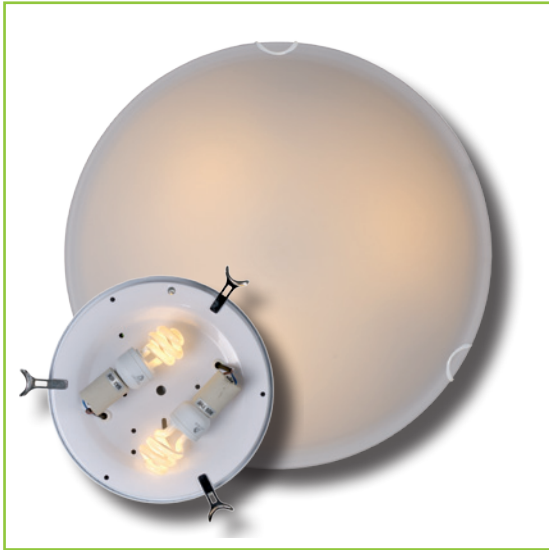

Ceiling light

79104/73/67

- 3xE14/9W/incl
- Ø: 30cm
- Satin Glass

VERSA

Ceiling light

79104/72/67

- 2xE14/9W/incl
- Ø: 30cm
- Satin Glass

VERSA

PAULO
Ceiling light
21108/40/61

- 3xE14/9W/incl
- Ø: 30cm
- Satin Glass

PAULO
Ceiling light
21108/30/61

- 2xE14/9W/incl
- Ø: 30cm
- Satin Glass

50334/09/61

PAULO
Ceiling light
21108/50/61

- 3xE14/9W/incl
- Ø: 40cm
- Satin Glass